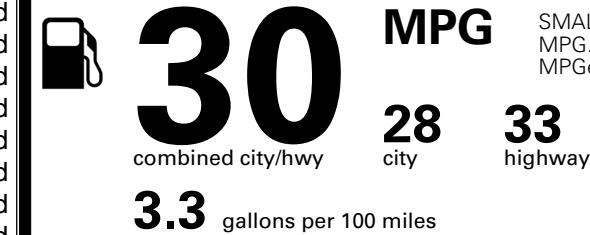

EPA DOT Fuel Economy and Environment

Gasoline Vehicle

Fuel Economy

You save
\$250

in fuel costs
 over 5 years
 compared to the
 average new vehicle.

Annual fuel cost
\$1,550

Fuel Economy & Greenhouse Gas Rating (tailpipe only)