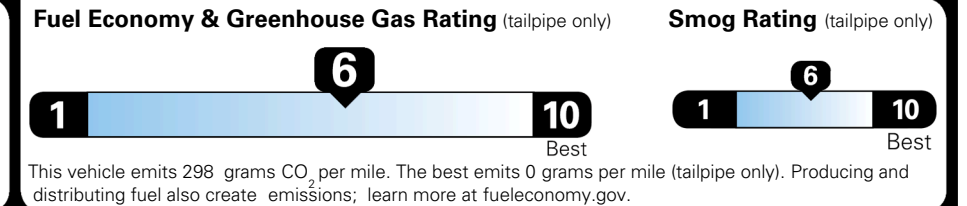

Actual results will vary for many reasons, including driving conditions and how you drive and maintain your vehicle. The average new vehicle gets 29 MPG and costs $8,000 to fuel over 5 years. Cost estimates are based on 15,000 miles per year at $ 3.10 per gallon. MPGe is miles per gasoline gallon equivalent. Vehicle emissions are a significant cause of climate change and smog.

fueleconomy.gov

Calculate personalized estimates and compare vehicles

GOVERNMENT 5-STAR SAFETY RATINGS

Overall Vehicle Score Not Rated

Based on the combined rating of frontal, side and rollover. Should ONLY be compared to other vehicles of similar size and weight.

Frontal Driver Not Rated

Crash Passenger Not Rated

Based on the risk of injury in a frontal impact. Should ONLY be compared to other vehicles of similar size and weight.

Side Front seat Not Rated

Crash Rear seat Not Rated

Star ratings based on the risk of injury in a side impact.

Rollover Not Rated

Star ratings based on the risk of rollover in a single-vehicle crash.

Star ratings range from 1 to 5 stars (★★★★★) with 5 being the highest.

Source: National Highway Traffic Safety Administration (NHTSA).

www.safercar.gov or 1-888-327-4236

Manufacturer's suggested retail price includes Manufacturer's recommended pre-delivery service. License and title fees, state and local taxes and other dealer installed options and accessories are not included in the manufacturer's suggested retail price.

PARTS CONTENT INFORMATION

FOR VEHICLES IN THIS CAR LINE U.S./CANADIAN PARTS CONTENT: 0 %

MAJOR SOURCES OF FOREIGN PARTS: KOREA: 90%

NOTE: PARTS CONTENT DOES NOT INCLUDE FINAL ASSEMBLY, DISTRIBUTION, OR OTHER NON-PARTS COSTS.

FOR THIS VEHICLE FINAL ASSEMBLY POINT: GWANGJU, KOREA

COUNTRY OF ORIGIN

ENGINE (MOTOR): KOREA

TRANSMISSION: KOREA