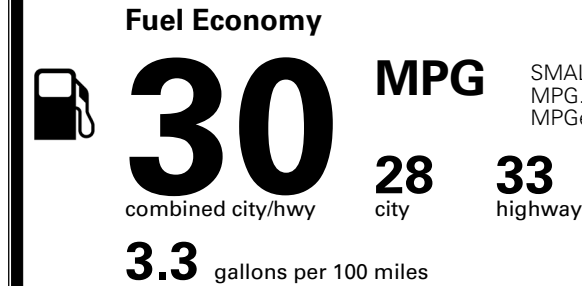

TOTAL ADDITIONAL WEIGHT: 7.2

EPA DOT Fuel Economy and Environment

Gasoline Vehicle

SMALL SUVs range from 14 to 138 MPG. The best vehicle rates 146 MPGe.

You save \$250
 in fuel costs over 5 years compared to the average new vehicle.