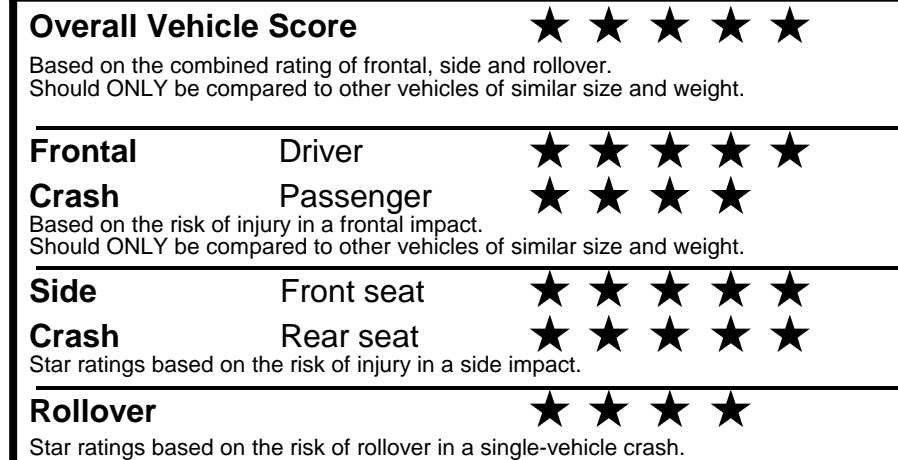

fueleconomy.gov

Calculate personalized estimates and compare vehicles

GOVERNMENT 5-STAR SAFETY RATINGS

Star ratings range from 1 to 5 stars (★★★★★) with 5 being the highest.
 Source: National Highway Traffic Safety Administration (NHTSA).
www.safercar.gov or 1-888-327-4236