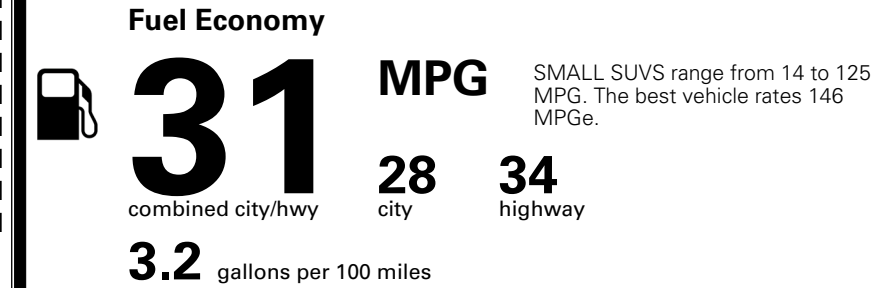

MSRP INCLUDING OPTIONS \$ 27,845.00

INLAND FREIGHT AND HANDLING \$ 1,495.00

TOTAL MANUFACTURER'S SUGGESTED RETAIL PRICE ▶ \$ 29,340.00

TOTAL ADDITIONAL WEIGHT: 11.1

EPA DOT Fuel Economy and Environment

Gasoline Vehicle