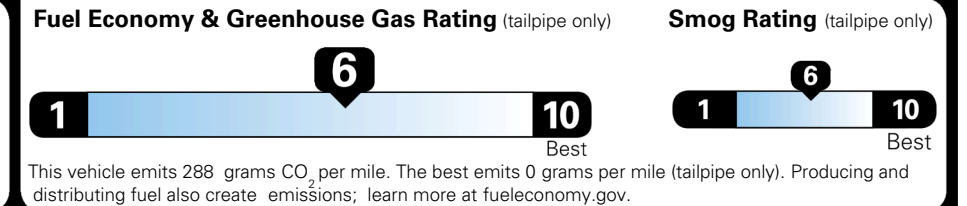

Actual results will vary for many reasons, including driving conditions and how you drive and maintain your vehicle. The average new vehicle gets 29 MPG and costs $8,500 to fuel over 5 years. Cost estimates are based on 15,000 miles per year at $ 3.30 per gallon. MPGe is miles per gasoline gallon equivalent. Vehicle emissions are a significant cause of climate change and smog.

fueleconomy.gov

Calculate personalized estimates and compare vehicles