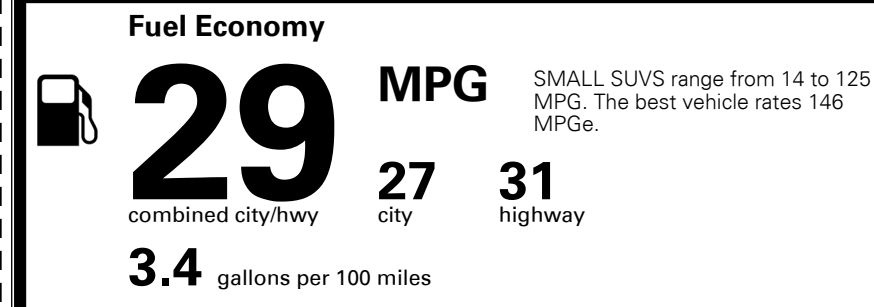

\$ 28,590.00

Included
 Included
 Included
 Included
 Included
 Included
 Included
 Included
 Included

\$190.00

\$ 28,780.00

\$ 1,395.00

\$ 30,175.00

EPA DOT Fuel Economy and Environment

Gasoline Vehicle