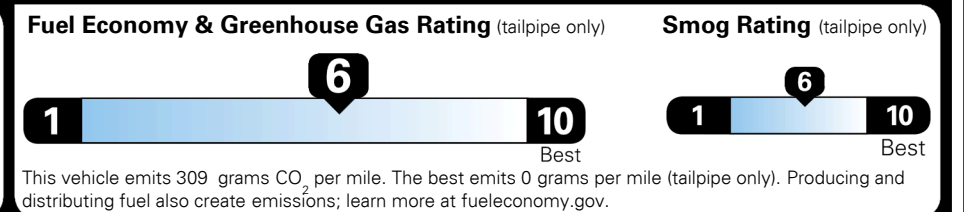

Actual results will vary for many reasons, including driving conditions and how you drive and maintain your vehicle. The average new vehicle gets 29 MPG and costs $8,500 to fuel over 5 years. Cost estimates are based on 15,000 miles per year at $ 3.30 per gallon. MPGe is miles per gasoline gallon equivalent. Vehicle emissions are a significant cause of climate change and smog.

fueleconomy.gov

Calculate personalized estimates and compare vehicles

GOVERNMENT 5-STAR SAFETY RATINGS

Overall Vehicle Score	Not Rated	
Based on the combined rating of frontal, side and rollover. Should ONLY be compared to other vehicles of similar size and weight.		
Frontal Crash	Driver	Not Rated
	Passenger	Not Rated
Based on the risk of injury in a frontal impact. Should ONLY be compared to other vehicles of similar size and weight.		
Side Crash	Front seat	Not Rated
	Rear seat	Not Rated
Star ratings based on the risk of injury in a side impact.		
Rollover	Not Rated	
Star ratings based on the risk of rollover in a single-vehicle crash.		

Star ratings range from 1 to 5 stars (★★★★★) with 5 being the highest.
Source: National Highway Traffic Safety Administration (NHTSA).
www.safercar.gov or 1-888-327-4236

Manufacturer's suggested retail price includes Manufacturer's recommended pre-delivery service. License and title fees, state and local taxes and other dealer installed options and accessories are not included in the manufacturer's suggested retail price.

PARTS CONTENT INFORMATION

FOR VEHICLES IN THIS CAR LINE U.S./CANADIAN PARTS CONTENT: 3 %

MAJOR SOURCES OF FOREIGN PARTS: KOREA: 90%

NOTE: PARTS CONTENT DOES NOT INCLUDE FINAL ASSEMBLY, DISTRIBUTION, OR OTHER NON-PARTS COSTS.

FOR THIS VEHICLE FINAL ASSEMBLY POINT: GWANGJU, KOREA

COUNTRY OF ORIGIN ENGINE (MOTOR): KOREA
TRANSMISSION: KOREA