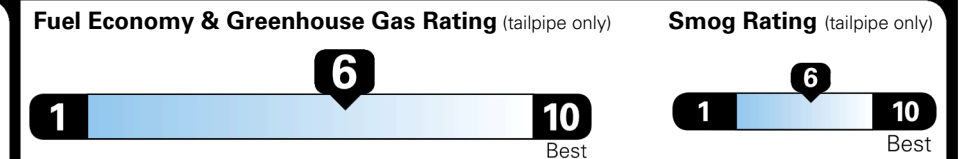

EPA DOT Fuel Economy and Environment

Gasoline Vehicle

Fuel Economy
29 MPG
combined city/hwy
27 MPG
city
31 MPG
highway
3.4 gallons per 100 miles

SMALL SUVs range from 14 to 138 MPG. The best vehicle rates 146 MPGe.

You save $0
in fuel costs over 5 years compared to the average new vehicle.

Annual fuel cost $1,700