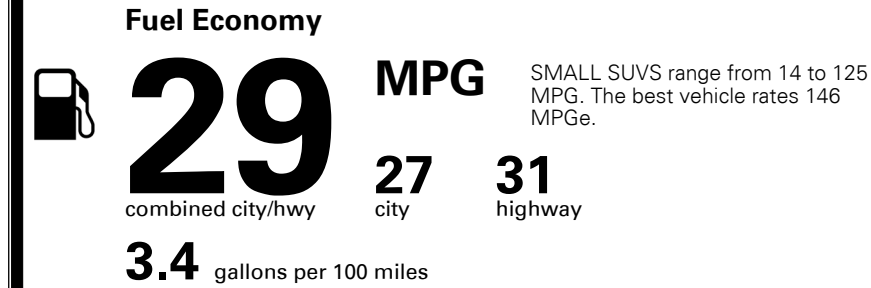

EXTERIOR
17" Machine Finished Alloy Wheels
Heated Outside Mirrors w/ LED Turn Signals
Upgraded Grille w/LED Positioning Lights
LED Rear Combination Lights & Daytime Running Lights
Front Fog Lights
Roof Rails, Rear Spoiler, and Rear Privacy Glass
Compact Spare Tire

WARRANTY
10 Year/100,000 Mile Limited Powertrain Warranty
5 Year/60,000 Mile Limited Basic Warranty
5 Year/60,000 Mile Roadside Assistance

*Additional terms and conditions apply.
**Kia Connect may be currently unavailable for some Model Year 2022 and newer vehicles sold or purchased in Massachusetts; please see owners.kia.com for more information.
NOTE: When you purchase this vehicle, Kia America, Inc. collects personal information you provide to the dealership. For information on our collection and use of personal information and your rights, please see our Privacy Policy on www.kia.com.

MANUFACTURER'S SUGGESTED RETAIL PRICE ▶

$ 26,890.00

ADDITIONAL INSTALLED EQUIPMENT:
(In addition to or in place of standard features)
Fusion Black Paint $395.00
Carpeted Floor Mats $190.00
Auto-Dimming Mirror w/ HomeLink™ $375.00

MSRP INCLUDING OPTIONS

$ 27,850.00

INLAND FREIGHT AND HANDLING

$ 1,395.00

TOTAL MANUFACTURER'S SUGGESTED RETAIL PRICE ▶

$ 29,245.00

TOTAL ADDITIONAL WEIGHT: 6.9

EPA DOT Fuel Economy and Environment

Gasoline Vehicle

You save $0
in fuel costs over 5 years compared to the average new vehicle.

Annual fuel cost $1,700