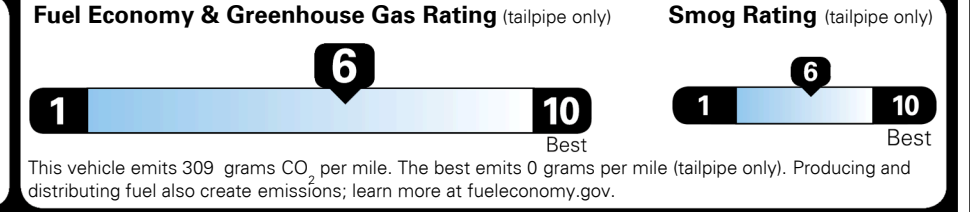

Actual results will vary for many reasons, including driving conditions and how you drive and maintain your vehicle. The average new vehicle gets 29 MPG and costs $8,500 to fuel over 5 years. Cost estimates are based on 15,000 miles per year at $ 3.30 per gallon. MPGe is miles per gasoline gallon equivalent. Vehicle emissions are a significant cause of climate change and smog.

fueleconomy.gov

Calculate personalized estimates and compare vehicles