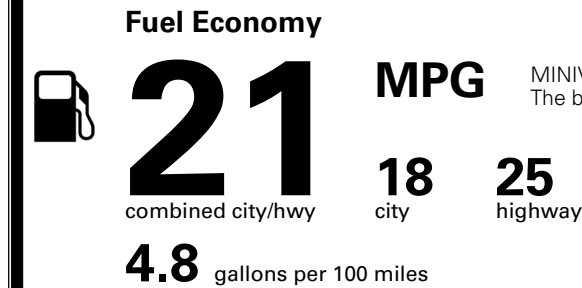

MSRP INCLUDING OPTIONS

\$ 40,075.00

INLAND FREIGHT AND HANDLING

\$ 1,545.00

TOTAL MANUFACTURER'S SUGGESTED RETAIL PRICE ▶

\$ 41,620.00

EPA DOT Fuel Economy and Environment

Gasoline Vehicle

MINIVANS range from 20 to 83 MPG. The best vehicle rates 146 MPGe.

You spend \$3,250 more in fuel costs over 5 years compared to the average new vehicle.

Annual fuel cost \$2,350

Fuel Economy & Greenhouse Gas Rating (tailpipe only) **Smog Rating** (tailpipe only)