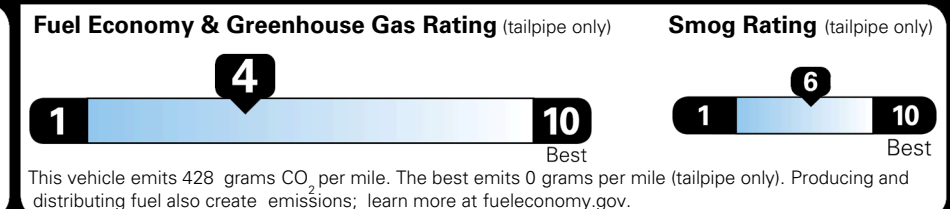

Actual results will vary for many reasons, including driving conditions and how you drive and maintain your vehicle. The average new vehicle gets 29 MPG and costs $8,500 to fuel over 5 years. Cost estimates are based on 15,000 miles per year at $ 3.30 per gallon. MPGe is miles per gasoline gallon equivalent. Vehicle emissions are a significant cause of climate change and smog.

fueleconomy.gov

Calculate personalized estimates and compare vehicles

GOVERNMENT 5-STAR SAFETY RATINGS

Overall Vehicle Score	Not Rated
Based on the combined rating of frontal, side and rollover. Should ONLY be compared to other vehicles of similar size and weight.	
Frontal	Driver ★ ★ ★ ★ ★
Crash	Passenger ★ ★ ★ ★
Based on the risk of injury in a frontal impact. Should ONLY be compared to other vehicles of similar size and weight.	
Side	Front seat Not Rated
Crash	Rear seat Not Rated
Star ratings based on the risk of injury in a side impact.	
Rollover	★ ★ ★ ★
Star ratings based on the risk of rollover in a single-vehicle crash.	

Star ratings range from 1 to 5 stars (★★★★★) with 5 being the highest.
Source: National Highway Traffic Safety Administration (NHTSA).
www.safercar.gov or 1-888-327-4236

Manufacturer's suggested retail price includes Manufacturer's recommended pre-delivery service. License and title fees, state and local taxes and other dealer installed options and accessories are not included in the manufacturer's suggested retail price.

PARTS CONTENT INFORMATION

FOR VEHICLES IN THIS CAR LINE U.S./CANADIAN PARTS CONTENT: 2 %

MAJOR SOURCES OF FOREIGN PARTS: KOREA: 95%

NOTE: PARTS CONTENT DOES NOT INCLUDE FINAL ASSEMBLY, DISTRIBUTION, OR OTHER NON-PARTS COSTS.

FOR THIS VEHICLE FINAL ASSEMBLY POINT: GWANGMYEONG, KOREA

COUNTRY OF ORIGIN

ENGINE (MOTOR): KOREA
TRANSMISSION: KOREA