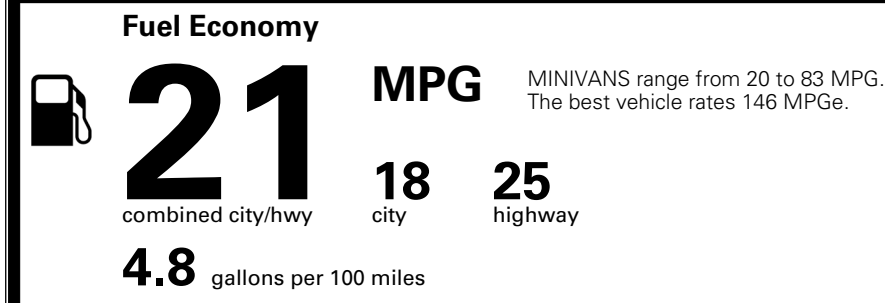

\$285.00
 \$400.00

MSRP INCLUDING OPTIONS

\$ 42,275.00

INLAND FREIGHT AND HANDLING

\$ 1,545.00

TOTAL MANUFACTURER'S SUGGESTED RETAIL PRICE ▶

\$ 43,820.00

TOTAL ADDITIONAL WEIGHT: 12.8

EPA DOT Fuel Economy and Environment

Gasoline Vehicle

You spend \$3,250 more in fuel costs over 5 years compared to the average new vehicle.

Annual fuel cost \$2,350

Actual results will vary for many reasons, including driving conditions and how you drive and maintain your vehicle. The average new vehicle gets 29 MPG and costs \$8,500 to fuel over 5 years. Cost estimates are based on 15,000 miles per year at \$ 3.30 per gallon. MPGe is miles per gasoline gallon equivalent. Vehicle emissions are a significant cause of climate change and smog.