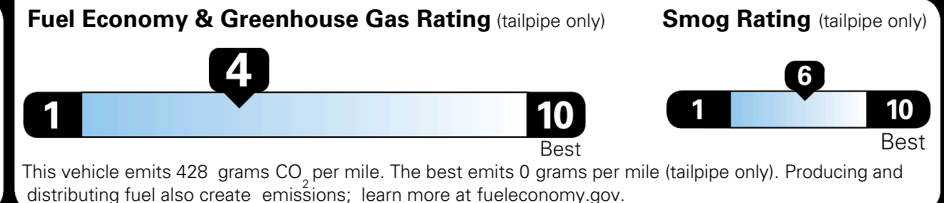

Actual results will vary for many reasons, including driving conditions and how you drive and maintain your vehicle. The average new vehicle gets 29 MPG and costs $8,500 to fuel over 5 years. Cost estimates are based on 15,000 miles per year at $ 3.30 per gallon. MPGe is miles per gasoline gallon equivalent. Vehicle emissions are a significant cause of climate change and smog.

fueleconomy.gov

Calculate personalized estimates and compare vehicles

GOVERNMENT 5-STAR SAFETY RATINGS

Overall Vehicle Score	Not Rated
Based on the combined rating of frontal, side and rollover. Should ONLY be compared to other vehicles of similar size and weight.	
Frontal	Driver ★ ★ ★ ★ ★
Crash	Passenger ★ ★ ★ ★
Based on the risk of injury in a frontal impact. Should ONLY be compared to other vehicles of similar size and weight.	
Side	Front seat Not Rated
Crash	Rear seat Not Rated
Star ratings based on the risk of injury in a side impact.	
Rollover	★ ★ ★ ★
Star ratings based on the risk of rollover in a single-vehicle crash.	

Star ratings range from 1 to 5 stars (★★★★★) with 5 being the highest.
Source: National Highway Traffic Safety Administration (NHTSA).
www.safercar.gov or 1-888-327-4236

Manufacturer's suggested retail price includes Manufacturer's recommended pre-delivery service. License and title fees, state and local taxes and other dealer installed options and accessories are not included in the manufacturer's suggested retail price.

PARTS CONTENT INFORMATION

FOR VEHICLES IN THIS CAR LINE U.S./CANADIAN PARTS CONTENT: 2 %

MAJOR SOURCES OF FOREIGN PARTS: KOREA: 95%

NOTE: PARTS CONTENT DOES NOT INCLUDE FINAL ASSEMBLY, DISTRIBUTION, OR OTHER NON-PARTS COSTS.

FOR THIS VEHICLE FINAL ASSEMBLY POINT: GWANGMYEONG, KOREA

COUNTRY OF ORIGIN ENGINE (MOTOR): KOREA

TRANSMISSION: KOREA