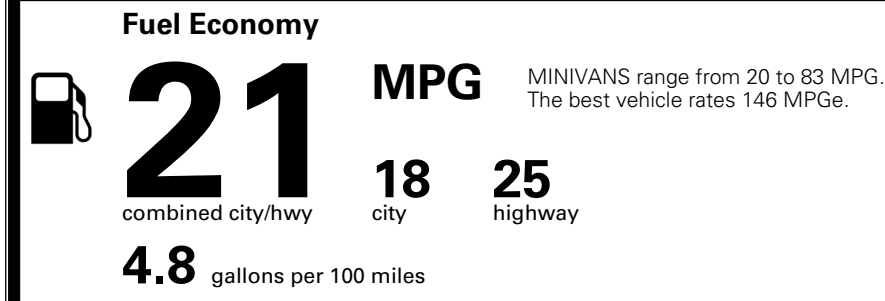

\$285.00
 \$400.00

MSRP INCLUDING OPTIONS

\$ 42,275.00

INLAND FREIGHT AND HANDLING

\$ 1,545.00

TOTAL MANUFACTURER'S SUGGESTED RETAIL PRICE ▶

\$ 43,820.00

TOTAL ADDITIONAL WEIGHT: 12.8

EPA DOT Fuel Economy and Environment

Gasoline Vehicle

You spend \$3,250 more in fuel costs over 5 years compared to the average new vehicle.

Annual fuel cost \$2,350

Actual results will vary for many reasons, including driving conditions and how you drive and maintain your vehicle. The average new vehicle gets 29 MPG and costs \$8,500 to fuel over 5 years. Cost estimates are based on 15,000 miles per year at \$ 3.30 per gallon. MPGe is miles per gasoline gallon equivalent. Vehicle emissions are a significant cause of climate change and smog.