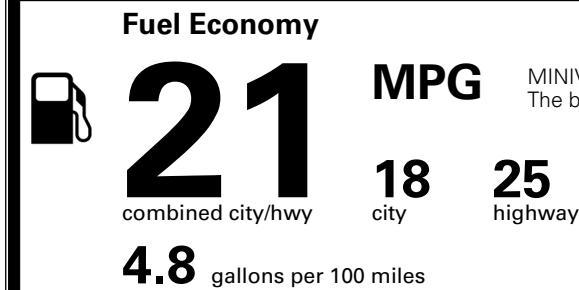

\$495.00
 \$285.00
 \$400.00

MSRP INCLUDING OPTIONS

\$ 42,770.00

INLAND FREIGHT AND HANDLING

\$ 1,545.00

TOTAL MANUFACTURER'S SUGGESTED RETAIL PRICE ▶

\$ 44,315.00

TOTAL ADDITIONAL WEIGHT: 12.8

EPA DOT Fuel Economy and Environment

Gasoline Vehicle

You spend \$3,250 more in fuel costs over 5 years compared to the average new vehicle.

Annual fuel cost \$2,350

Actual results will vary for many reasons, including driving conditions and how you drive and maintain your vehicle. The average new vehicle gets 29 MPG and costs \$8,500 to fuel over 5 years. Cost estimates are based on 15,000 miles per year at \$ 3.30 per gallon. MPGe is miles per gasoline gallon equivalent. Vehicle emissions are a significant cause of climate change and smog.