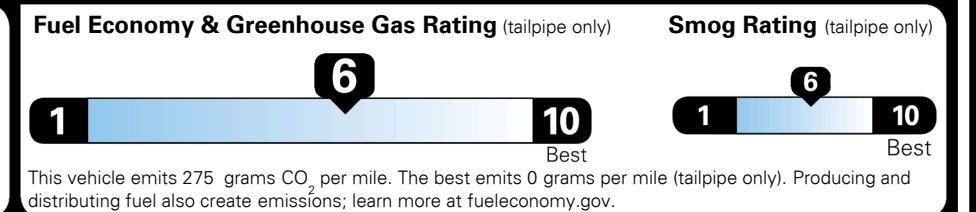

EPA DOT Fuel Economy and Environment

Gasoline Vehicle

You save \$750
 in fuel costs over 5 years compared to the average new vehicle.

Annual fuel cost \$1,550

Actual results will vary for many reasons, including driving conditions and how you drive and maintain your vehicle. The average new vehicle gets 29 MPG and costs \$8,500 to fuel over 5 years. Cost estimates are based on 15,000 miles per year at \$ 3.30 per gallon. MPGe is miles per gasoline gallon equivalent. Vehicle emissions are a significant cause of climate change and smog.