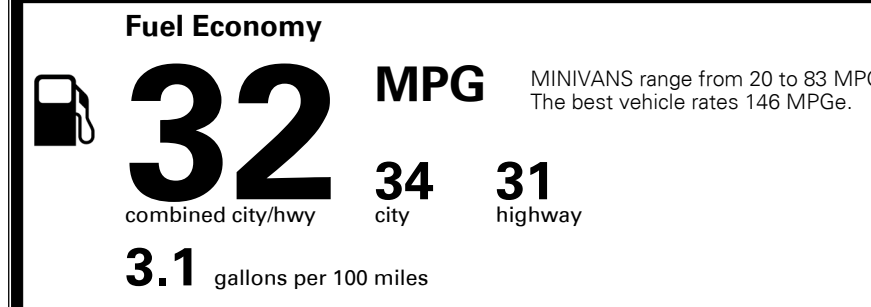

EPA DOT Fuel Economy and Environment

Gasoline Vehicle

You save $750
in fuel costs over 5 years compared to the average new vehicle.

Annual fuel cost $1,550