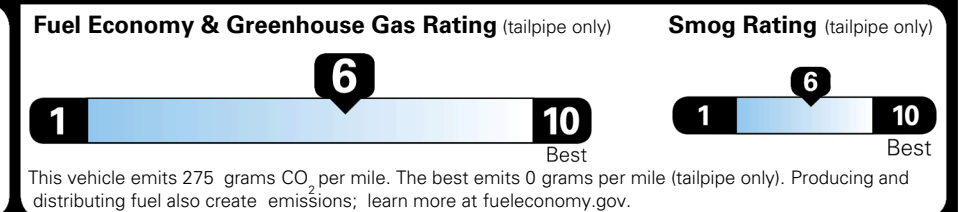

\$495.00
 \$285.00
 \$65.00
 \$400.00

MSRP INCLUDING OPTIONS

\$ 44,835.00

INLAND FREIGHT AND HANDLING

\$ 1,545.00

TOTAL MANUFACTURER'S SUGGESTED RETAIL PRICE ▶

\$ 46,380.00

TOTAL ADDITIONAL WEIGHT: 12.0

EPA DOT Fuel Economy and Environment

Gasoline Vehicle

You save \$750
 in fuel costs over 5 years compared to the average new vehicle.

Annual fuel cost
\$1,550

Actual results will vary for many reasons, including driving conditions and how you drive and maintain your vehicle. The average new vehicle gets 29 MPG and costs \$8,500 to fuel over 5 years. Cost estimates are based on 15,000 miles per year at \$ 3.30 per gallon. MPGe is miles per gasoline gallon equivalent. Vehicle emissions are a significant cause of climate change and smog.