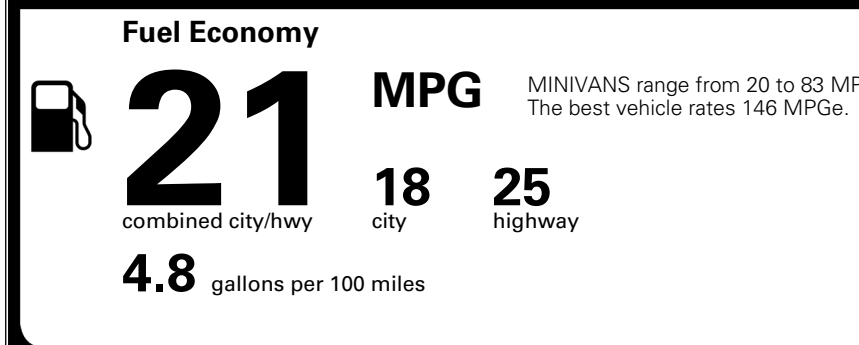

MSRP INCLUDING OPTIONS \$ 49,450.00

INLAND FREIGHT AND HANDLING \$ 1,545.00

TOTAL MANUFACTURER'S SUGGESTED RETAIL PRICE ▶ \$ 50,995.00

TOTAL ADDITIONAL WEIGHT: 44.4

*Additional terms and conditions apply.
 **Kia Connect may be currently unavailable for some Model Year 2022 and newer vehicles sold or purchased in Massachusetts; please see owners.kia.com for more information.
 NOTE: When you purchase this vehicle, Kia America, Inc. collects personal information you provide to the dealership. For information on our collection and use of personal information and your rights, please see our Privacy Policy on www.kia.com.

EPA DOT Fuel Economy and Environment

Gasoline Vehicle

You spend \$3,250 more in fuel costs over 5 years compared to the average new vehicle.

Annual fuel cost \$2,350

Actual results will vary for many reasons, including driving conditions and how you drive and maintain your vehicle. The average new vehicle gets 29 MPG and costs \$8,500 to fuel over 5 years. Cost estimates are based on 15,000 miles per year at \$ 3.30 per gallon. MPGe is miles per gasoline gallon equivalent. Vehicle emissions are a significant cause of climate change and smog.