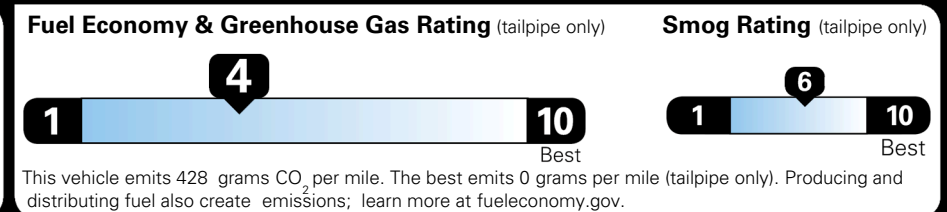

EPA DOT Fuel Economy and Environment

Gasoline Vehicle

You spend \$3,250 more in fuel costs over 5 years compared to the average new vehicle.

Annual fuel cost \$2,350

Actual results will vary for many reasons, including driving conditions and how you drive and maintain your vehicle. The average new vehicle gets 29 MPG and costs \$8,500 to fuel over 5 years. Cost estimates are based on 15,000 miles per year at \$ 3.30 per gallon. MPGe is miles per gasoline gallon equivalent. Vehicle emissions are a significant cause of climate change and smog.