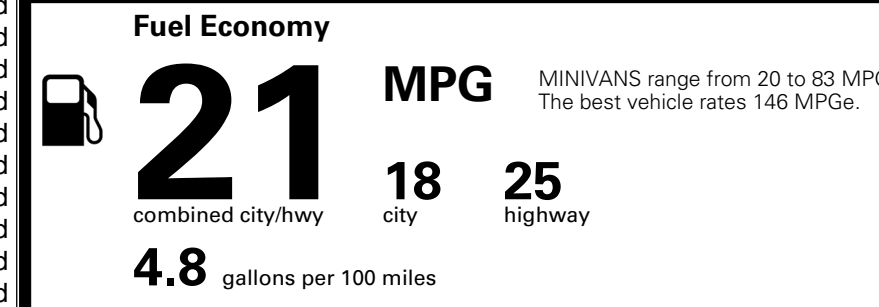

EPA DOT Fuel Economy and Environment

Gasoline Vehicle

You spend $3,250 more in fuel costs over 5 years compared to the average new vehicle.

Annual fuel cost $2,350