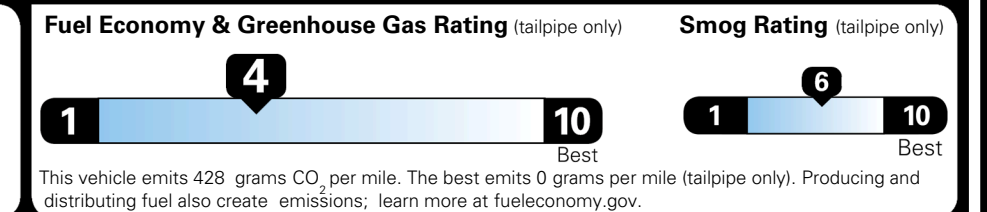

### EPA DOT Fuel Economy and Environment

Gasoline Vehicle

**You spend \$3,250 more in fuel costs over 5 years** compared to the average new vehicle.

**Annual fuel cost \$2,350**

Actual results will vary for many reasons, including driving conditions and how you drive and maintain your vehicle. The average new vehicle gets 29 MPG and costs \$8,500 to fuel over 5 years. Cost estimates are based on 15,000 miles per year at \$ 3.30 per gallon. MPGe is miles per gasoline gallon equivalent. Vehicle emissions are a significant cause of climate change and smog.