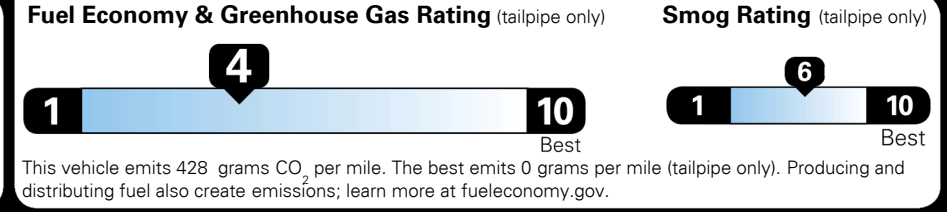

Gasoline Vehicle

You spend $3,250 more in fuel costs over 5 years compared to the average new vehicle.

Annual fuel cost $2,350