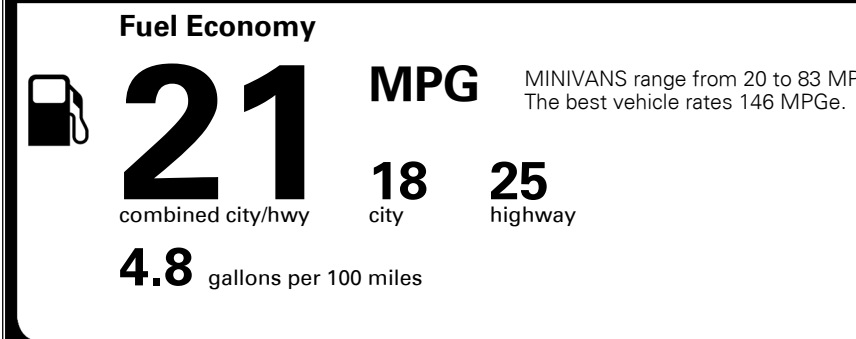

MSRP INCLUDING OPTIONS \$ 47,355.00

INLAND FREIGHT AND HANDLING \$ 1,435.00

TOTAL MANUFACTURER'S SUGGESTED RETAIL PRICE ▶ \$ 48,790.00

TOTAL ADDITIONAL WEIGHT: 11.4

EPA DOT Fuel Economy and Environment

Gasoline Vehicle