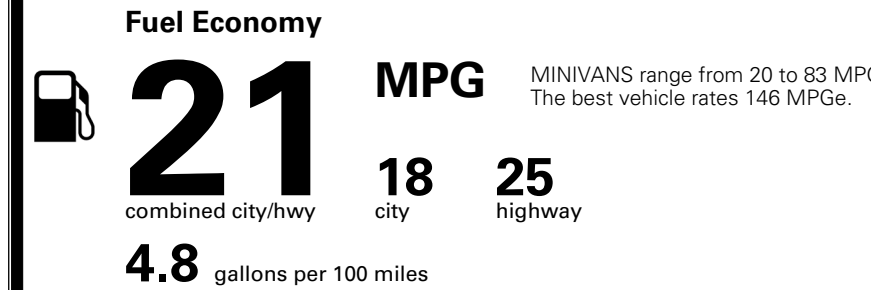

INLAND FREIGHT AND HANDLING \$ 1,545.00

TOTAL MANUFACTURER'S SUGGESTED RETAIL PRICE ▶ \$ 49,750.00

TOTAL ADDITIONAL WEIGHT: 11.5

EPA DOT Fuel Economy and Environment

Gasoline Vehicle

You spend \$3,250 more in fuel costs over 5 years compared to the average new vehicle.