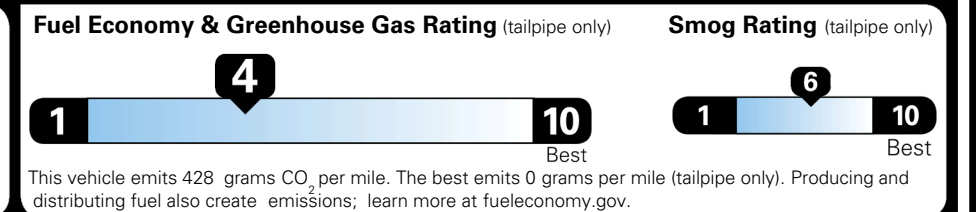

Actual results will vary for many reasons, including driving conditions and how you drive and maintain your vehicle. The average new vehicle gets 29 MPG and costs $8,500 to fuel over 5 years. Cost estimates are based on 15,000 miles per year at $ 3.30 per gallon. MPGe is miles per gasoline gallon equivalent. Vehicle emissions are a significant cause of climate change and smog.

fueleconomy.gov
Calculate personalized estimates and compare vehicles

Smartphone QR Code

GOVERNMENT 5-STAR SAFETY RATINGS

Overall Vehicle Score	Not Rated
Based on the combined rating of frontal, side and rollover. Should ONLY be compared to other vehicles of similar size and weight.	
Frontal	Driver ★ ★ ★ ★ ★
Crash	Passenger ★ ★ ★ ★
Based on the risk of injury in a frontal impact. Should ONLY be compared to other vehicles of similar size and weight.	
Side	Front seat Not Rated
Crash	Rear seat Not Rated
Star ratings based on the risk of injury in a side impact.	
Rollover	★ ★ ★ ★
Star ratings based on the risk of rollover in a single-vehicle crash.	

Star ratings range from 1 to 5 stars (★★★★★) with 5 being the highest. Source: National Highway Traffic Safety Administration (NHTSA). www.safercar.gov or 1-888-327-4236

Manufacturer's suggested retail price includes Manufacturer's recommended pre-delivery service. License and title fees, state and local taxes and other dealer installed options and accessories are not included in the manufacturer's suggested retail price.

PARTS CONTENT INFORMATION

FOR VEHICLES IN THIS CAR LINE U.S./CANADIAN PARTS CONTENT: 2 %

MAJOR SOURCES OF FOREIGN PARTS: KOREA: 95%

NOTE: PARTS CONTENT DOES NOT INCLUDE FINAL ASSEMBLY, DISTRIBUTION, OR OTHER NON-PARTS COSTS.

FOR THIS VEHICLE FINAL ASSEMBLY POINT: GWANGMYEONG, KOREA

COUNTRY OF ORIGIN ENGINE (MOTOR): KOREA

TRANSMISSION: KOREA

*Additional terms and conditions apply.
**Kia Connect may be currently unavailable for some Model Year 2022 and newer vehicles sold or purchased in Massachusetts; please see owners.kia.com for more information.
NOTE: When you purchase this vehicle, Kia America, Inc. collects personal information you provide to the dealership. For information on our collection and use of personal information and your rights, please see our Privacy Policy on www.kia.com.