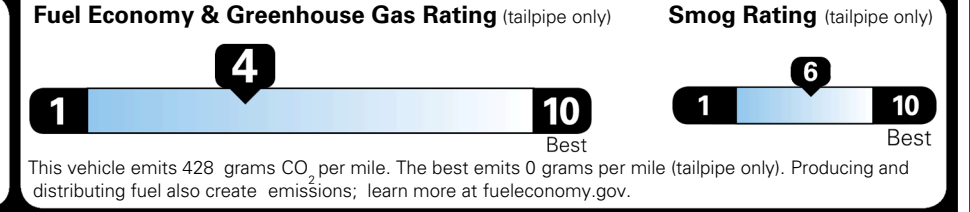

You spend $3,250 more in fuel costs over 5 years compared to the average new vehicle.

Annual fuel cost $2,350