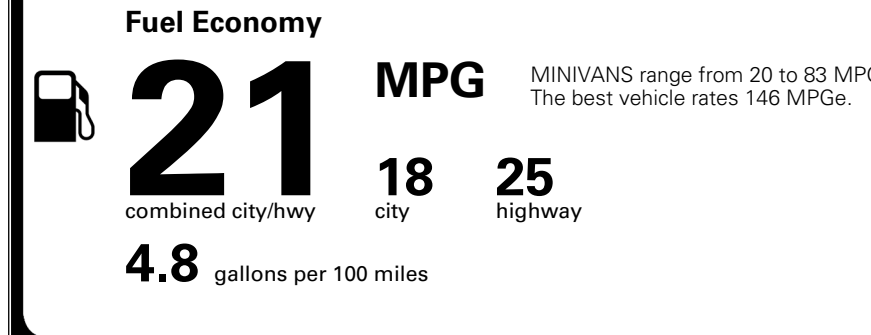

EPA DOT Fuel Economy and Environment

Gasoline Vehicle

You spend \$3,250 more in fuel costs over 5 years compared to the average new vehicle.

Annual fuel cost \$2,350

Actual results will vary for many reasons, including driving conditions and how you drive and maintain your vehicle. The average new vehicle gets 29 MPG and costs \$8,500 to fuel over 5 years. Cost estimates are based on 15,000 miles per year at \$ 3.30 per gallon. MPGe is miles per gasoline gallon equivalent. Vehicle emissions are a significant cause of climate change and smog.