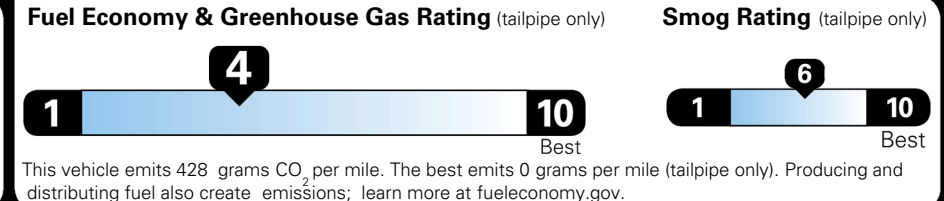

You spend $3,250 more in fuel costs over 5 years compared to the average new vehicle.

Annual fuel cost $2,350