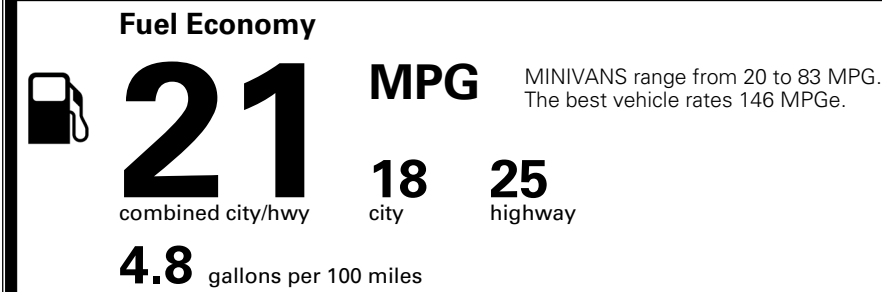

EPA DOT Fuel Economy and Environment

Gasoline Vehicle