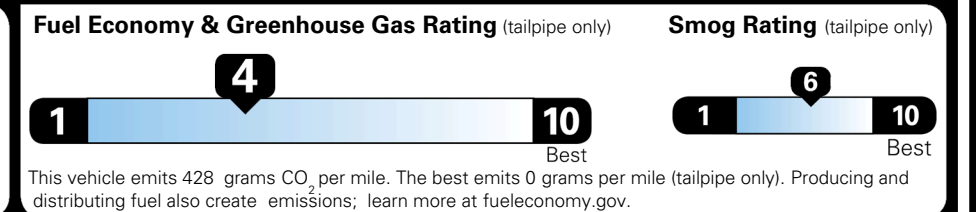

EPA DOT Fuel Economy and Environment

Gasoline Vehicle

You spend
\$3,250
 more in fuel costs
 over 5 years
 compared to the
 average new vehicle.

Annual fuel cost
\$2,350

Actual results will vary for many reasons, including driving conditions and how you drive and maintain your vehicle. The average new vehicle gets 29 MPG and costs \$8,500 to fuel over 5 years. Cost estimates are based on 15,000 miles per year at \$ 3.30 per gallon. MPGe is miles per gasoline gallon equivalent. Vehicle emissions are a significant cause of climate change and smog.