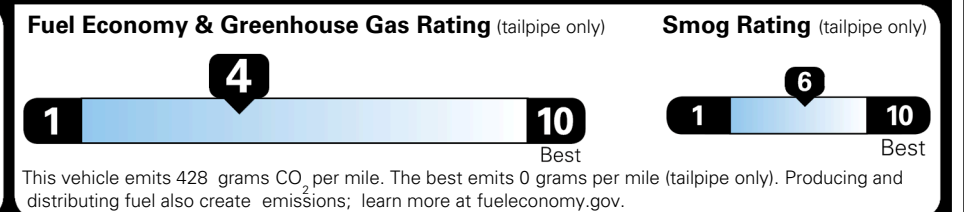

EPA DOT Fuel Economy and Environment

Gasoline Vehicle

You spend \$3,250 more in fuel costs over 5 years compared to the average new vehicle.

Annual fuel cost \$2,350

Actual results will vary for many reasons, including driving conditions and how you drive and maintain your vehicle. The average new vehicle gets 29 MPG and costs \$8,500 to fuel over 5 years. Cost estimates are based on 15,000 miles per year at \$ 3.30 per gallon. MPGe is miles per gasoline gallon equivalent. Vehicle emissions are a significant cause of climate change and smog.