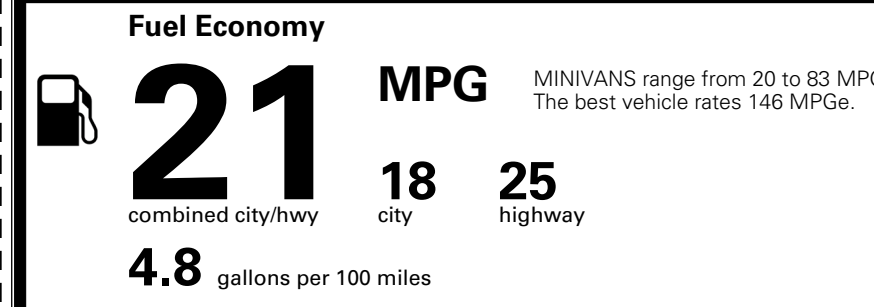

EPA DOT Fuel Economy and Environment

Gasoline Vehicle

You spend \$3,250 more in fuel costs over 5 years compared to the average new vehicle.

Annual fuel cost \$2,350

Actual results will vary for many reasons, including driving conditions and how you drive and maintain your vehicle. The average new vehicle gets 29 MPG and costs \$8,500 to fuel over 5 years. Cost estimates are based on 15,000 miles per year at \$ 3.30 per gallon. MPGe is miles per gasoline gallon equivalent. Vehicle emissions are a significant cause of climate change and smog.