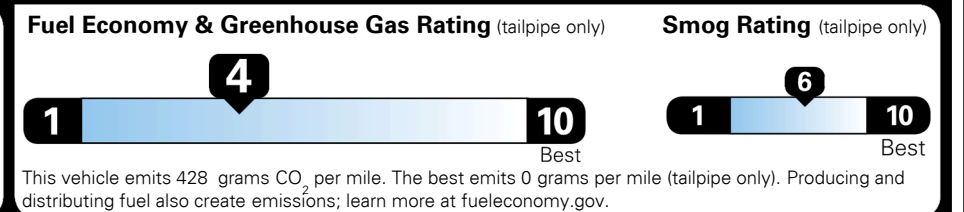

EPA DOT Fuel Economy and Environment

Gasoline Vehicle

You spend \$3,250 more in fuel costs over 5 years compared to the average new vehicle.

Annual fuel cost \$2,350

Actual results will vary for many reasons, including driving conditions and how you drive and maintain your vehicle. The average new vehicle gets 29 MPG and costs \$8,500 to fuel over 5 years. Cost estimates are based on 15,000 miles per year at \$ 3.30 per gallon. MPGe is miles per gasoline gallon equivalent. Vehicle emissions are a significant cause of climate change and smog.