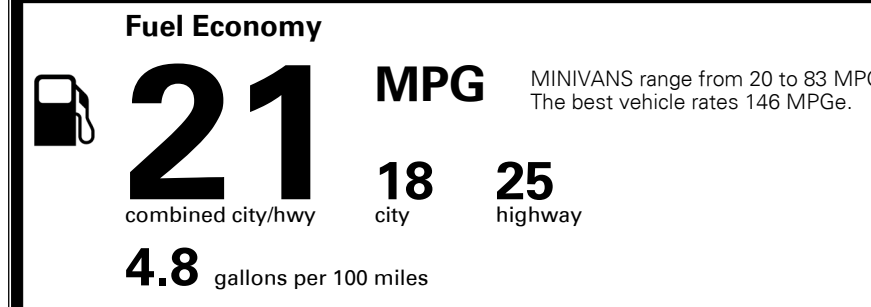

$ 51,090.00

COMPARE SX PRESTIGE FEATURES

Added to/in place of standard SX features

- Dark Edition Alloy Wheels
- Dark Exterior Accents
- LED Projector Headlights
- LED Rear Combination Lights
- Leather Seat Trim
- Head-Up Display
- Bose Premium Audio System
- Heated Steering Wheel
- Digital Rear View Mirror w/ HomeLink™

Included
Included
Included
Included
Included
Included
Included
Included
Included

ADDITIONAL INSTALLED EQUIPMENT:

(In addition to or in place of standard features)

- Ceramic Silver Paint
- SX Prestige Seat Package
- 7-Passenger Seating
- 2nd Row Power Seats w/Leg Support
- Heated and Ventilated 2nd-Row Seats
- Ambient Lighting and Glossy Interior Trim
- Carpeted Floor Mats, Luxury (7-Passenger)

$495.00
Included

$265.00

MSRP INCLUDING OPTIONS

$ 51,850.00

INLAND FREIGHT AND HANDLING

$ 1,435.00

TOTAL MANUFACTURER'S SUGGESTED RETAIL PRICE ▶

$ 53,285.00

TOTAL ADDITIONAL WEIGHT: 15.9

*Additional terms and conditions apply.
**Kia Connect may be currently unavailable for some Model Year 2022 and newer vehicles sold or purchased in Massachusetts; please see owners.kia.com for more information.
NOTE: When you purchase this vehicle, Kia America, Inc. collects personal information you provide to the dealership. For information on our collection and use of personal information and your rights, please see our Privacy Policy on www.kia.com.

EPA DOT Fuel Economy and Environment

Gasoline Vehicle

You spend $3,250 more in fuel costs over 5 years compared to the average new vehicle.

Annual fuel cost $2,350