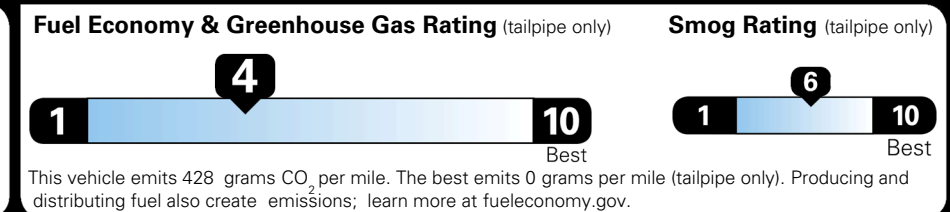

TOTAL ADDITIONAL WEIGHT: 12.8

EPA DOT Fuel Economy and Environment

Gasoline Vehicle

You spend \$3,250 more in fuel costs over 5 years compared to the average new vehicle.

Annual fuel cost \$2,350

Actual results will vary for many reasons, including driving conditions and how you drive and maintain your vehicle. The average new vehicle gets 29 MPG and costs \$8,500 to fuel over 5 years. Cost estimates are based on 15,000 miles per year at \$ 3.30 per gallon. MPGe is miles per gasoline gallon equivalent. Vehicle emissions are a significant cause of climate change and smog.