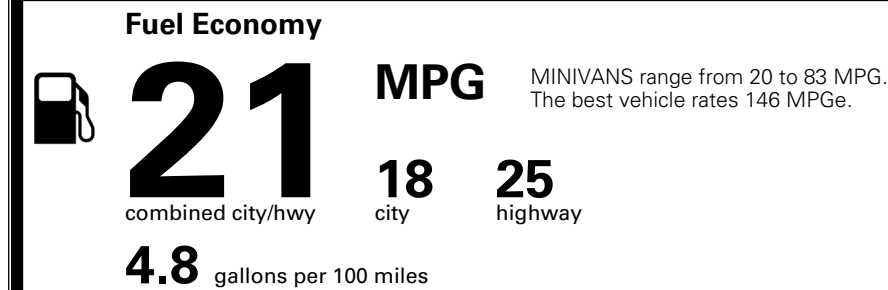

\$495.00
 \$285.00
 \$400.00

MSRP INCLUDING OPTIONS

\$ 47,670.00

INLAND FREIGHT AND HANDLING

\$ 1,545.00

TOTAL MANUFACTURER'S SUGGESTED RETAIL PRICE ▶

\$ 49,215.00

*Additional terms and conditions apply.
 **Kia Connect may be currently unavailable for some Model Year 2022 and newer vehicles sold or purchased in Massachusetts; please see owners.kia.com for more information.
 NOTE: When you purchase this vehicle, Kia America, Inc. collects personal information you provide to the dealership. For information on our collection and use of personal information and your rights, please see our Privacy Policy on www.kia.com.

TOTAL ADDITIONAL WEIGHT: 12.8

EPA DOT Fuel Economy and Environment

Gasoline Vehicle

You spend \$3,250 more in fuel costs over 5 years compared to the average new vehicle.

Annual fuel cost \$2,350

Actual results will vary for many reasons, including driving conditions and how you drive and maintain your vehicle. The average new vehicle gets 29 MPG and costs \$8,500 to fuel over 5 years. Cost estimates are based on 15,000 miles per year at \$ 3.30 per gallon. MPGe is miles per gasoline gallon equivalent. Vehicle emissions are a significant cause of climate change and smog.