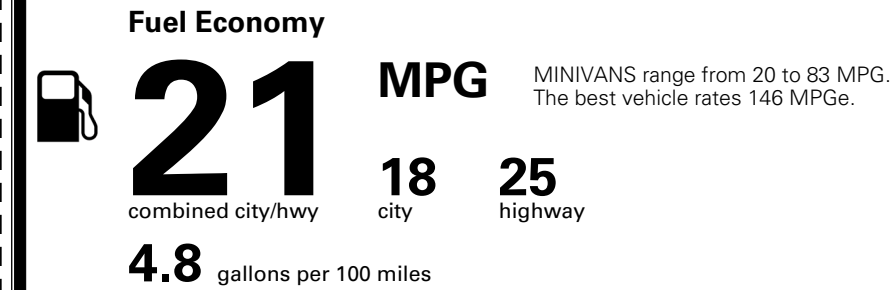

TOTAL ADDITIONAL WEIGHT: 15.9

EPA DOT Fuel Economy and Environment

Gasoline Vehicle

You spend **\$3,250** more in fuel costs over 5 years compared to the average new vehicle.

Annual fuel cost \$2,350

Actual results will vary for many reasons, including driving conditions and how you drive and maintain your vehicle. The average new vehicle gets 29 MPG and costs \$8,500 to fuel over 5 years. Cost estimates are based on 15,000 miles per year at \$ 3.30 per gallon. MPGe is miles per gasoline gallon equivalent. Vehicle emissions are a significant cause of climate change and smog.