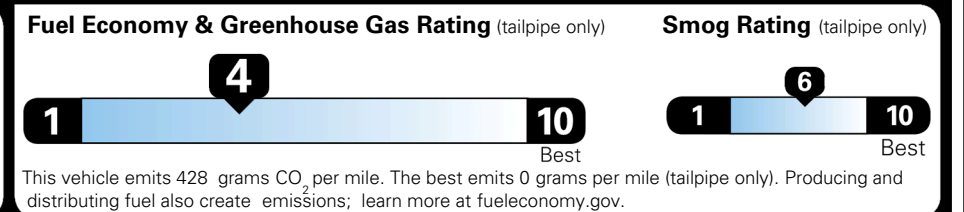

TOTAL ADDITIONAL WEIGHT: 15.9

EPA DOT Fuel Economy and Environment

Gasoline Vehicle

You spend **\$3,250** more in fuel costs over 5 years compared to the average new vehicle.

Annual fuel cost \$2,350

Actual results will vary for many reasons, including driving conditions and how you drive and maintain your vehicle. The average new vehicle gets 29 MPG and costs \$8,500 to fuel over 5 years. Cost estimates are based on 15,000 miles per year at \$ 3.30 per gallon. MPGe is miles per gasoline gallon equivalent. Vehicle emissions are a significant cause of climate change and smog.