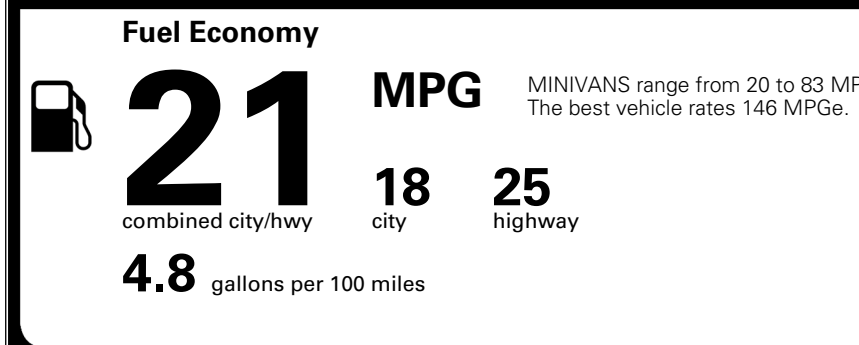

MSRP INCLUDING OPTIONS

\$ 47,715.00

INLAND FREIGHT AND HANDLING

\$ 1,545.00

TOTAL MANUFACTURER'S SUGGESTED RETAIL PRICE ▶

\$ 49,260.00

TOTAL ADDITIONAL WEIGHT: 13.6

*Additional terms and conditions apply.
 **Kia Connect may be currently unavailable for some Model Year 2022 and newer vehicles sold or purchased in Massachusetts; please see owners.kia.com for more information.
 NOTE: When you purchase this vehicle, Kia America, Inc. collects personal information you provide to the dealership. For information on our collection and use of personal information and your rights, please see our Privacy Policy on www.kia.com.

EPA DOT Fuel Economy and Environment

Gasoline Vehicle

You spend \$3,250 more in fuel costs over 5 years compared to the average new vehicle.

Annual fuel cost \$2,350

Actual results will vary for many reasons, including driving conditions and how you drive and maintain your vehicle. The average new vehicle gets 29 MPG and costs \$8,500 to fuel over 5 years. Cost estimates are based on 15,000 miles per year at \$ 3.30 per gallon. MPGe is miles per gasoline gallon equivalent. Vehicle emissions are a significant cause of climate change and smog.