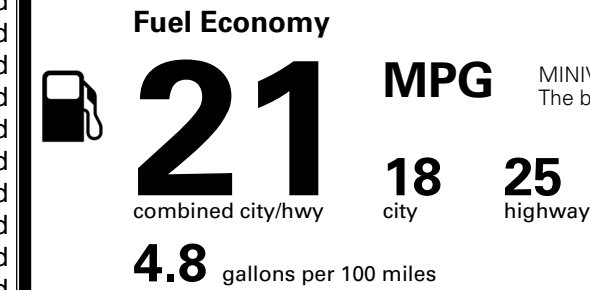

\$495.00
 Included

 \$315.00
 \$45.00

MSRP INCLUDING OPTIONS

\$ 52,345.00

INLAND FREIGHT AND HANDLING

\$ 1,545.00

TOTAL MANUFACTURER'S SUGGESTED RETAIL PRICE ▶

\$ 53,890.00

TOTAL ADDITIONAL WEIGHT: 10.9

EPA DOT Fuel Economy and Environment

Gasoline Vehicle

You spend \$3,250 more in fuel costs over 5 years compared to the average new vehicle.

Annual fuel cost \$2,350

Actual results will vary for many reasons, including driving conditions and how you drive and maintain your vehicle. The average new vehicle gets 29 MPG and costs \$8,500 to fuel over 5 years. Cost estimates are based on 15,000 miles per year at \$ 3.30 per gallon. MPGe is miles per gasoline gallon equivalent. Vehicle emissions are a significant cause of climate change and smog.