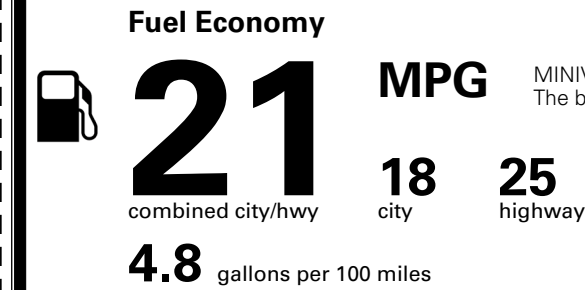

TOTAL ADDITIONAL WEIGHT: 11.4

\$ 51,490.00

Included
 Included
 Included
 Included
 Included
 Included
 Included
 Included
 Included

\$285.00

\$ 51,775.00

\$ 1,545.00

\$ 53,320.00

EPA DOT Fuel Economy and Environment