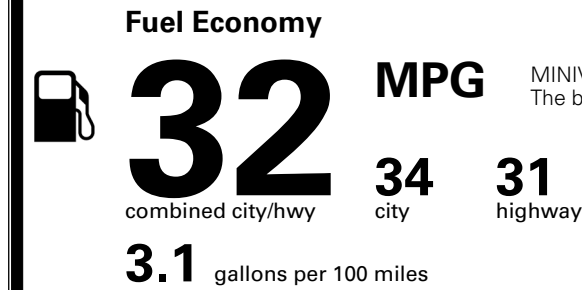

\$495.00
 Included

\$285.00

MSRP INCLUDING OPTIONS

\$ 54,270.00

INLAND FREIGHT AND HANDLING

\$ 1,545.00

TOTAL MANUFACTURER'S SUGGESTED RETAIL PRICE ▶

\$ 55,815.00

TOTAL ADDITIONAL WEIGHT: 10.1

EPA DOT Fuel Economy and Environment

Gasoline Vehicle

MINIVANS range from 20 to 83 MPG. The best vehicle rates 146 MPGe.

You save \$750
 in fuel costs over 5 years compared to the average new vehicle.