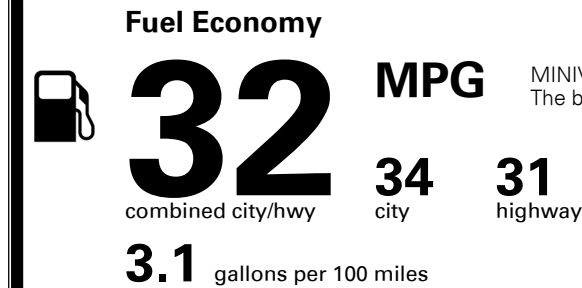

## EPA DOT Fuel Economy and Environment

Gasoline Vehicle

MINIVANS range from 20 to 83 MPG. The best vehicle rates 146 MPGe.

**You save \$750**  
 in fuel costs over 5 years compared to the average new vehicle.