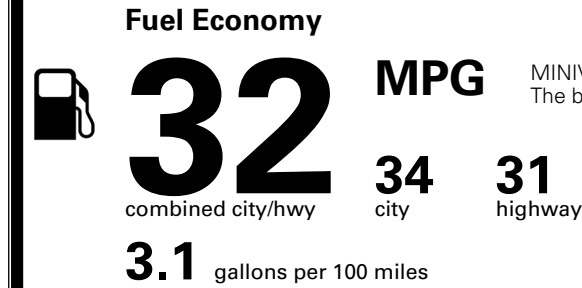

\$495.00
 \$2,500.00
 Included
 \$285.00

MSRP INCLUDING OPTIONS

\$ 56,770.00

INLAND FREIGHT AND HANDLING

\$ 1,545.00

TOTAL MANUFACTURER'S SUGGESTED RETAIL PRICE ▶

\$ 58,315.00

TOTAL ADDITIONAL WEIGHT: 10.1

EPA DOT Fuel Economy and Environment

Gasoline Vehicle

MINIVANS range from 20 to 83 MPG. The best vehicle rates 146 MPGe.

You save \$750
 in fuel costs over 5 years compared to the average new vehicle.

Annual fuel cost
\$1,550