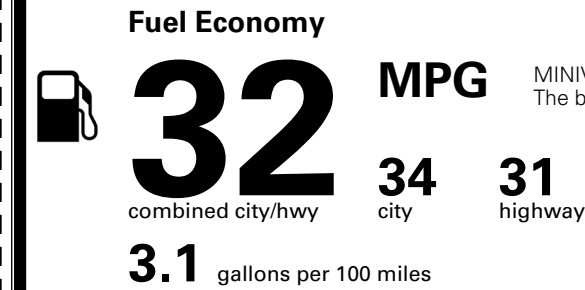

EPA DOT Fuel Economy and Environment

Gasoline Vehicle

MINIVANS range from 20 to 83 MPG. The best vehicle rates 146 MPGe.

You save \$750
 in fuel costs over 5 years compared to the average new vehicle.

Annual fuel cost
\$1,550