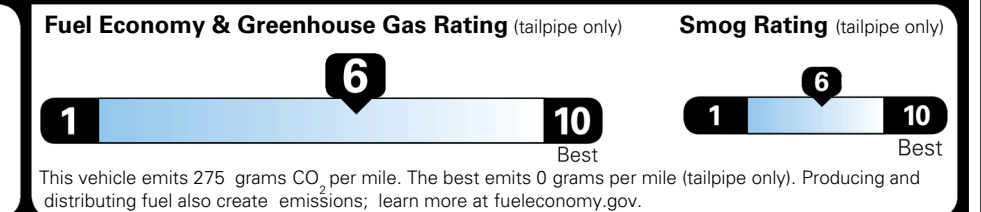

\$495.00
 \$315.00

MSRP INCLUDING OPTIONS

\$ 54,300.00

INLAND FREIGHT AND HANDLING

\$ 1,545.00

TOTAL MANUFACTURER'S SUGGESTED RETAIL PRICE ▶

\$ 55,845.00

TOTAL ADDITIONAL WEIGHT: 10.1

EPA DOT Fuel Economy and Environment

Gasoline Vehicle

You save \$750
 in fuel costs over 5 years compared to the average new vehicle.

Annual fuel cost \$1,550

Actual results will vary for many reasons, including driving conditions and how you drive and maintain your vehicle. The average new vehicle gets 29 MPG and costs \$8,500 to fuel over 5 years. Cost estimates are based on 15,000 miles per year at \$ 3.30 per gallon. MPGe is miles per gasoline gallon equivalent. Vehicle emissions are a significant cause of climate change and smog.