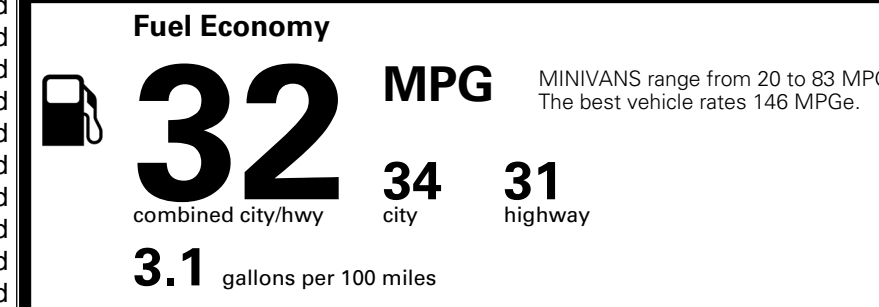

\$495.00
 \$315.00

MSRP INCLUDING OPTIONS

\$ 54,300.00

INLAND FREIGHT AND HANDLING

\$ 1,545.00

TOTAL MANUFACTURER'S SUGGESTED RETAIL PRICE ▶

\$ 55,845.00

TOTAL ADDITIONAL WEIGHT: 10.1

EPA DOT Fuel Economy and Environment

Gasoline Vehicle

You save \$750
 in fuel costs over 5 years compared to the average new vehicle.

Annual fuel cost \$1,550

Actual results will vary for many reasons, including driving conditions and how you drive and maintain your vehicle. The average new vehicle gets 29 MPG and costs \$8,500 to fuel over 5 years. Cost estimates are based on 15,000 miles per year at \$ 3.30 per gallon. MPGe is miles per gasoline gallon equivalent. Vehicle emissions are a significant cause of climate change and smog.