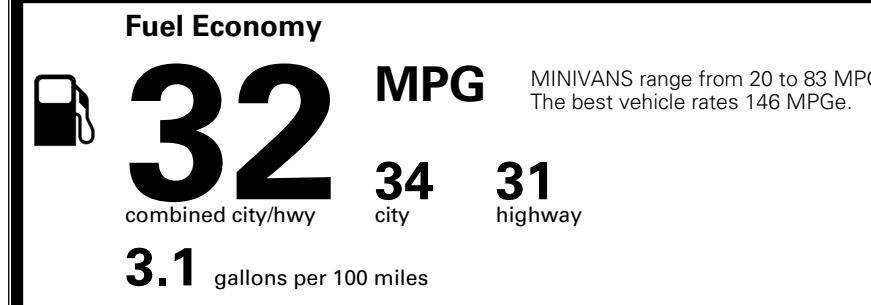

\$495.00
 \$315.00

MSRP INCLUDING OPTIONS

\$ 54,300.00

INLAND FREIGHT AND HANDLING

\$ 1,545.00

TOTAL MANUFACTURER'S SUGGESTED RETAIL PRICE ▶

\$ 55,845.00

TOTAL ADDITIONAL WEIGHT: 10.1

EPA DOT Fuel Economy and Environment

Gasoline Vehicle

You save \$750
 in fuel costs over 5 years compared to the average new vehicle.

Annual fuel cost \$1,550

Actual results will vary for many reasons, including driving conditions and how you drive and maintain your vehicle. The average new vehicle gets 29 MPG and costs \$8,500 to fuel over 5 years. Cost estimates are based on 15,000 miles per year at \$ 3.30 per gallon. MPGe is miles per gasoline gallon equivalent. Vehicle emissions are a significant cause of climate change and smog.