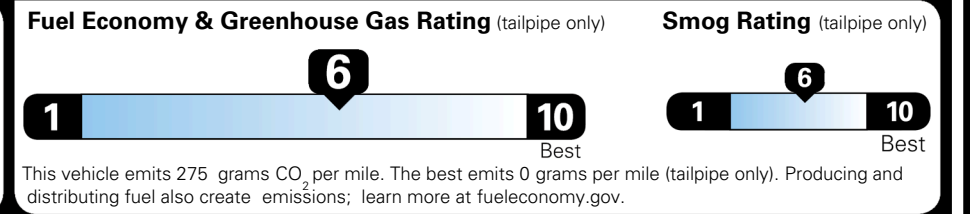

\$495.00
 \$315.00

MSRP INCLUDING OPTIONS

\$ 54,300.00

INLAND FREIGHT AND HANDLING

\$ 1,545.00

TOTAL MANUFACTURER'S SUGGESTED RETAIL PRICE ▶

\$ 55,845.00

TOTAL ADDITIONAL WEIGHT: 10.1

EPA DOT Fuel Economy and Environment

Gasoline Vehicle

You save \$750
 in fuel costs over 5 years compared to the average new vehicle.

Annual fuel cost \$1,550

Actual results will vary for many reasons, including driving conditions and how you drive and maintain your vehicle. The average new vehicle gets 29 MPG and costs \$8,500 to fuel over 5 years. Cost estimates are based on 15,000 miles per year at \$ 3.30 per gallon. MPGe is miles per gasoline gallon equivalent. Vehicle emissions are a significant cause of climate change and smog.