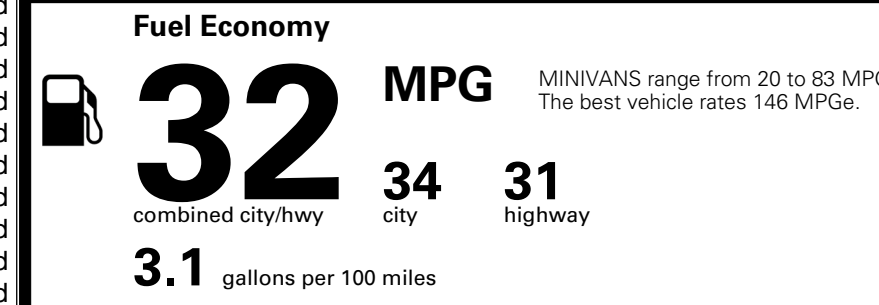

EPA DOT Fuel Economy and Environment

Gasoline Vehicle

You save $750
in fuel costs over 5 years compared to the average new vehicle.

Annual fuel cost
$1,550