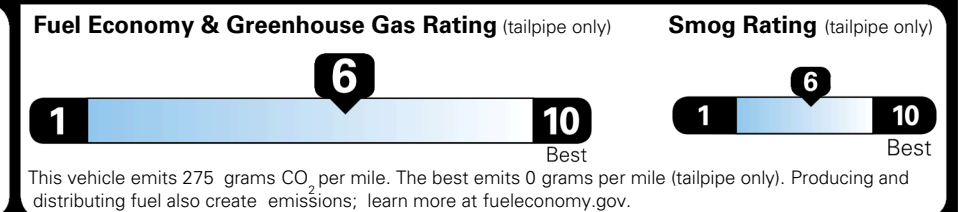

## EPA DOT Fuel Economy and Environment

Gasoline Vehicle

**You save \$750**  
 in fuel costs over 5 years compared to the average new vehicle.

Annual fuel cost  
**\$1,550**

Actual results will vary for many reasons, including driving conditions and how you drive and maintain your vehicle. The average new vehicle gets 29 MPG and costs \$8,500 to fuel over 5 years. Cost estimates are based on 15,000 miles per year at \$ 3.30 per gallon. MPGe is miles per gasoline gallon equivalent. Vehicle emissions are a significant cause of climate change and smog.