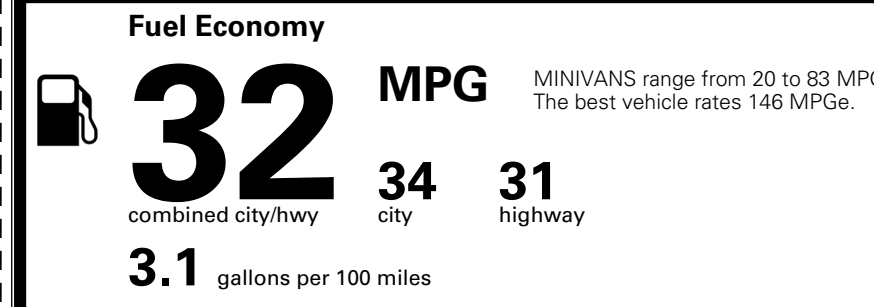

## EPA DOT Fuel Economy and Environment

Gasoline Vehicle

**You save \$750**  
 in fuel costs over 5 years compared to the average new vehicle.

**Annual fuel cost \$1,550**

Actual results will vary for many reasons, including driving conditions and how you drive and maintain your vehicle. The average new vehicle gets 29 MPG and costs \$8,500 to fuel over 5 years. Cost estimates are based on 15,000 miles per year at \$ 3.30 per gallon. MPGe is miles per gasoline gallon equivalent. Vehicle emissions are a significant cause of climate change and smog.