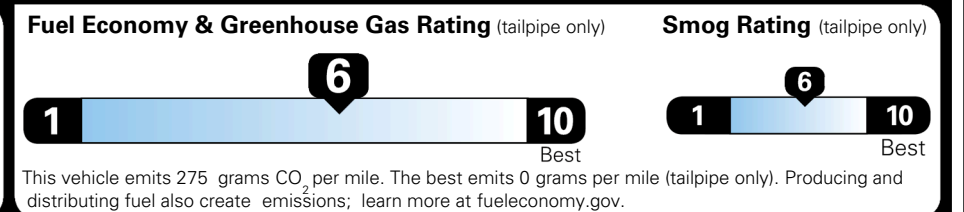

Actual results will vary for many reasons, including driving conditions and how you drive and maintain your vehicle. The average new vehicle gets 29 MPG and costs $8,500 to fuel over 5 years. Cost estimates are based on 15,000 miles per year at $ 3.30 per gallon. MPGe is miles per gasoline gallon equivalent. Vehicle emissions are a significant cause of climate change and smog.

fueleconomy.gov

Calculate personalized estimates and compare vehicles

GOVERNMENT 5-STAR SAFETY RATINGS

Overall Vehicle Score		Not Rated
Based on the combined rating of frontal, side and rollover. Should ONLY be compared to other vehicles of similar size and weight.		
Frontal	Driver	★★★★★
Crash	Passenger	★★★★
Based on the risk of injury in a frontal impact. Should ONLY be compared to other vehicles of similar size and weight.		
Side	Front seat	Not Rated
Crash	Rear seat	Not Rated
Star ratings based on the risk of injury in a side impact.		
Rollover		★★★★
Star ratings based on the risk of rollover in a single-vehicle crash.		

Star ratings range from 1 to 5 stars (★★★★★) with 5 being the highest.
Source: National Highway Traffic Safety Administration (NHTSA).
www.safercar.gov or 1-888-327-4236

Manufacturer's suggested retail price includes Manufacturer's recommended pre-delivery service. License and title fees, state and local taxes and other dealer installed options and accessories are not included in the manufacturer's suggested retail price.

PARTS CONTENT INFORMATION

FOR VEHICLES IN THIS CAR LINE U.S./CANADIAN PARTS CONTENT: 2 %

MAJOR SOURCES OF FOREIGN PARTS: KOREA: 90%

NOTE: PARTS CONTENT DOES NOT INCLUDE FINAL ASSEMBLY, DISTRIBUTION, OR OTHER NON-PARTS COSTS.

FOR THIS VEHICLE FINAL ASSEMBLY POINT: GWANGMYEONG, KOREA

COUNTRY OF ORIGIN ENGINE (MOTOR): KOREA
TRANSMISSION: KOREA