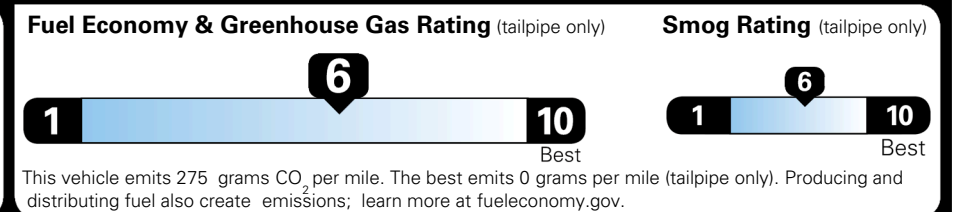

\$495.00
 \$315.00

MSRP INCLUDING OPTIONS

\$ 54,300.00

INLAND FREIGHT AND HANDLING

\$ 1,545.00

TOTAL MANUFACTURER'S SUGGESTED RETAIL PRICE ▶

\$ 55,845.00

TOTAL ADDITIONAL WEIGHT: 10.1

EPA DOT Fuel Economy and Environment

Gasoline Vehicle

You save \$750
 in fuel costs over 5 years compared to the average new vehicle.

Annual fuel cost \$1,550

Actual results will vary for many reasons, including driving conditions and how you drive and maintain your vehicle. The average new vehicle gets 29 MPG and costs \$8,500 to fuel over 5 years. Cost estimates are based on 15,000 miles per year at \$ 3.30 per gallon. MPGe is miles per gasoline gallon equivalent. Vehicle emissions are a significant cause of climate change and smog.