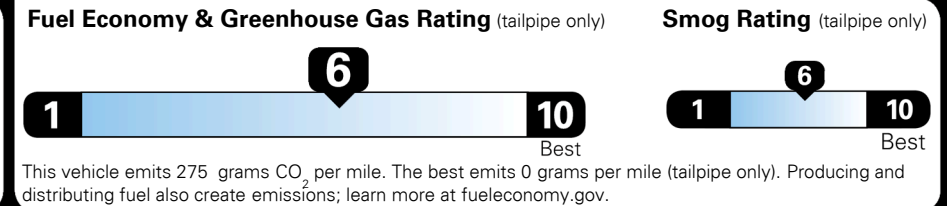

\$495.00
 Included

\$295.00

\$ 53,880.00

\$ 1,435.00

\$ 55,315.00

EPA DOT Fuel Economy and Environment

You save \$750
 in fuel costs over 5 years compared to the average new vehicle.

Annual fuel cost \$1,550