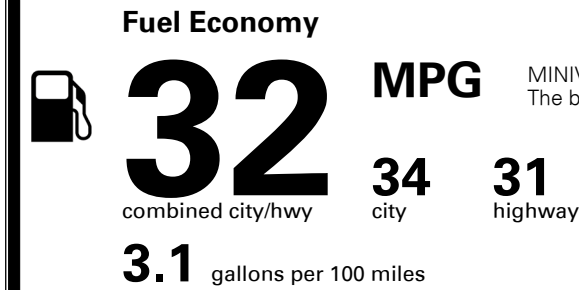

\$495.00
 Included

\$295.00

\$ 53,880.00

\$ 1,435.00

\$ 55,315.00

EPA DOT Fuel Economy and Environment

You save \$750
 in fuel costs over 5 years compared to the average new vehicle.

Annual fuel cost \$1,550