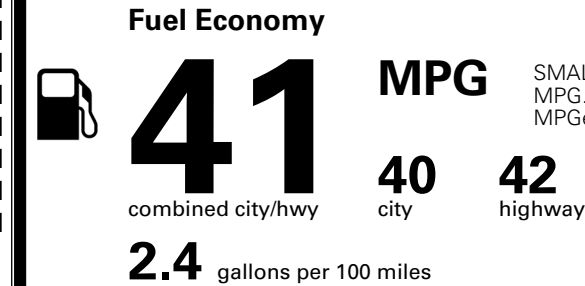

EPA DOT Fuel Economy and Environment

Gasoline Vehicle

SMALL SUVs range from 14 to 138 MPG. The best vehicle rates 146 MPGe.

You save
$2,250
in fuel costs
over 5 years
compared to the
average new vehicle.

Annual fuel cost
$1,150

Fuel Economy & Greenhouse Gas Rating (tailpipe only) Smog Rating (tailpipe only)