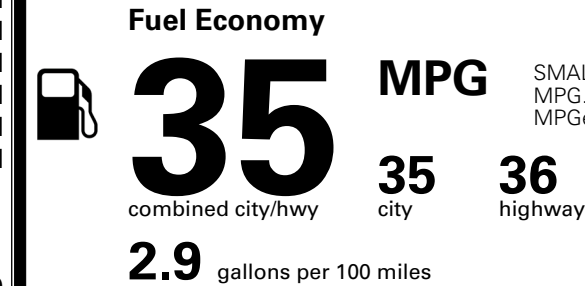

\$495.00
 \$200.00
 \$375.00

MSRP INCLUDING OPTIONS

\$ 34,860.00

INLAND FREIGHT AND HANDLING

\$ 1,495.00

TOTAL MANUFACTURER'S SUGGESTED RETAIL PRICE ▶

\$ 36,355.00

TOTAL ADDITIONAL WEIGHT: 7.9

EPA DOT Fuel Economy and Environment

Gasoline Vehicle

SMALL SUVs range from 14 to 138 MPG. The best vehicle rates 146 MPGe.

You save
\$1,500
 in fuel costs
 over 5 years
 compared to the
 average new vehicle.