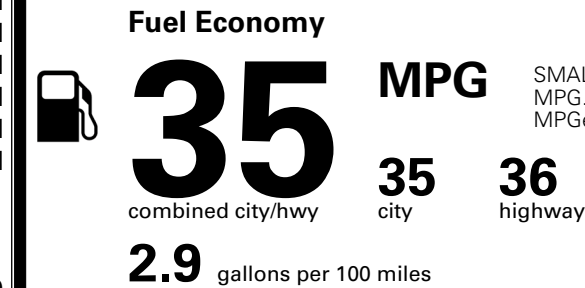

MSRP INCLUDING OPTIONS

\$ 34,755.00

INLAND FREIGHT AND HANDLING

\$ 1,495.00

TOTAL MANUFACTURER'S SUGGESTED RETAIL PRICE ▶

\$ 36,250.00

TOTAL ADDITIONAL WEIGHT: 17.5

EPA DOT Fuel Economy and Environment

Gasoline Vehicle

SMALL SUVs range from 14 to 125 MPG. The best vehicle rates 146 MPGe.

You save
\$1,500
 in fuel costs
 over 5 years
 compared to the
 average new vehicle.

Annual fuel cost
\$1,400

Fuel Economy & Greenhouse Gas Rating (tailpipe only)