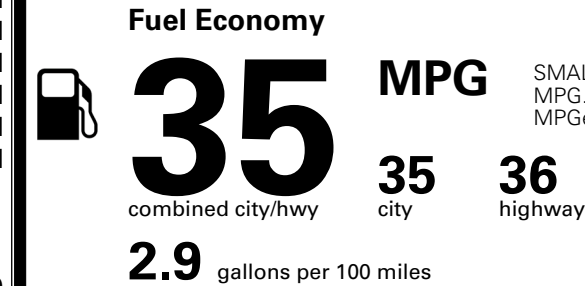

\$1,000.00

\$200.00

\$375.00

MSRP INCLUDING OPTIONS

\$ 35,365.00

INLAND FREIGHT AND HANDLING

\$ 1,495.00

TOTAL MANUFACTURER'S SUGGESTED RETAIL PRICE ▶

\$ 36,860.00

TOTAL ADDITIONAL WEIGHT: 7.9

EPA DOT Fuel Economy and Environment

Gasoline Vehicle

SMALL SUVs range from 14 to 125 MPG. The best vehicle rates 146 MPGe.

You save \$1,500
 in fuel costs over 5 years compared to the average new vehicle.